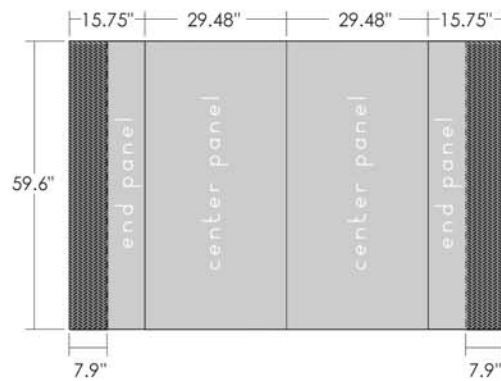

6' tabletop : full fabric

For assembly with a PLA-7
6' Curve Tabletop Frame

PANEL DIMENSIONS

 This area will not be viewable from the front.