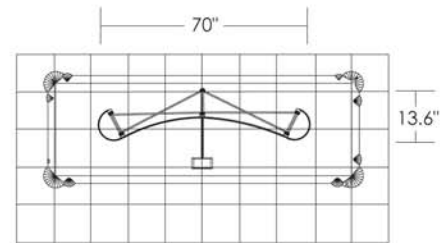

6' tabletop : full fabric

For assembly with a PLA-7
6' Curve Tabletop Frame

PANEL DIMENSIONS

 This area will not be viewable from the front.